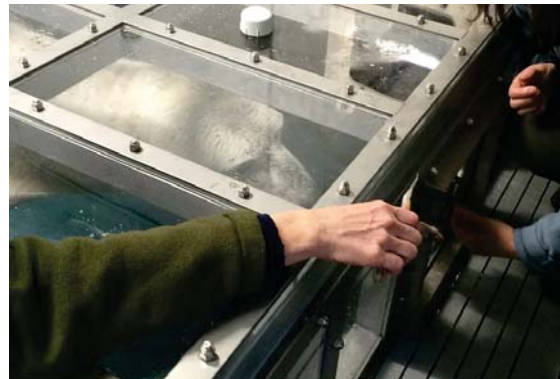

Polar Bear Swim Station

Catalog # 45002

The swim station provides a perfect exercise based current for the polar bear to swim against. The bears are enticed into the area using a treat box located at the front of the station. A guillotine door is provided for easy access to the station.

- Aluminum
- Provide a slide track for Guillotine Door / Gate at entry.
- Guillotine Door measures 5' wide x 7' tall.
- Provide short 16" tall wall off the existing CM U Wall.
- Short Wall measures 16" tall x 10" Long.
- Provide Ceiling Panel measuring 5' wide x 8' - 2" long.
- Provide wall in front of wave machine 5' wide x 11' tall.
- Provide wall on opposite CMU Wall 8'-2" long x 11' tall.
- Welded Wire Wall Panel or Horizontal Rods provided to protect Wave Machine.
- Structural framework provided to support 1" Thick Lexan wall panels.
- An area provided for observation, cable ports and sealed Feeding Port/Gloved Box.
- Customer approval drawings provided prior to fabrication.